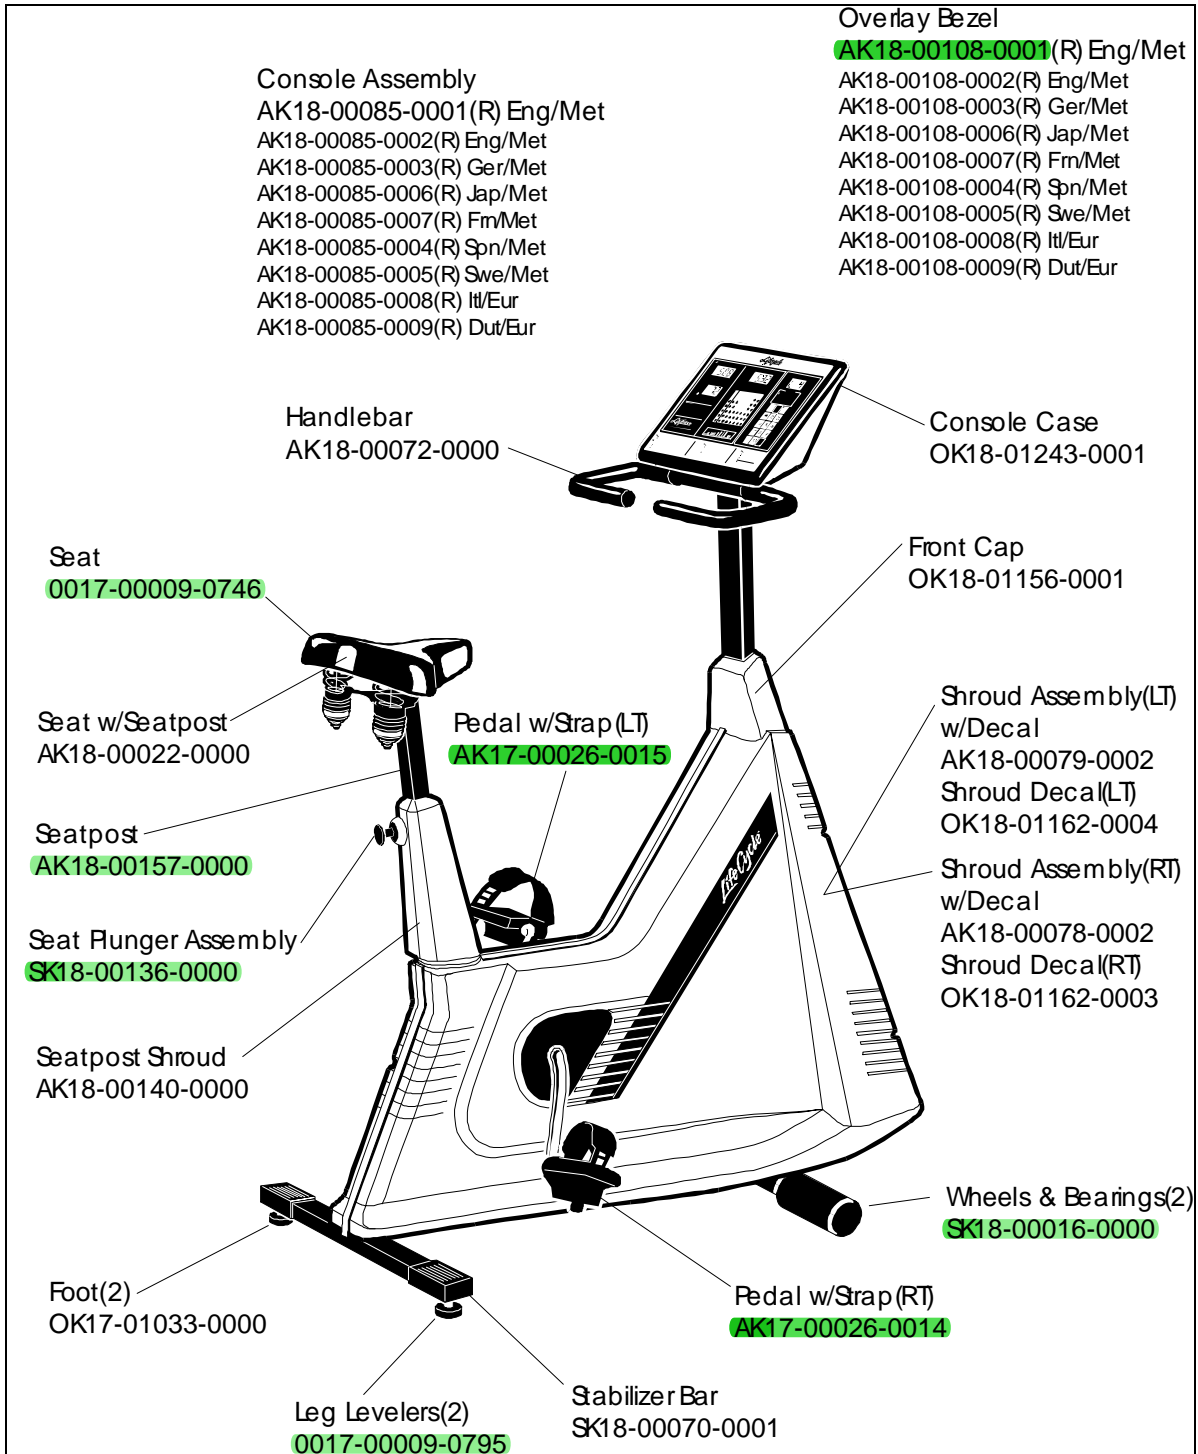

LC-7500
EXERCISE BIKE

GK18-00007-XXXX
SN# 201-380, 401-425, 800000-804901

**LC-7500
EXERCISE BIKE**

GK18-00007-XXXX
SN# 201-380, 401-425, 800000-804901